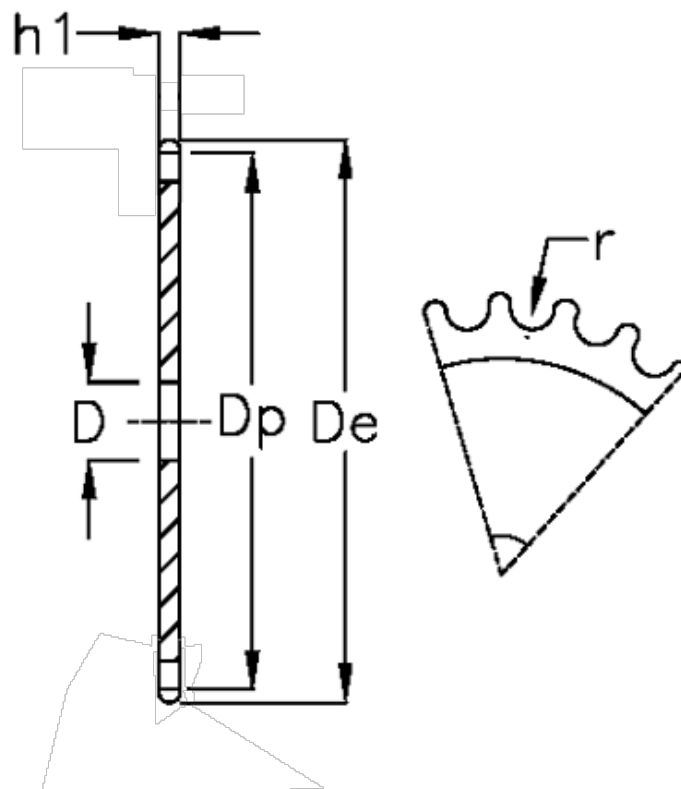

Article number: 616021012020

Description: Plate wheel 32 B-1 Z=20 simplex

Measures

C	= 6
D	= 30
De	= 345.2
Dp	= 324.71
For chain size	= 2 x 1 1/4
For chain type	= 32 B-1
h1	= 29.4
Number of teeth	= 20

$r = 29.21$